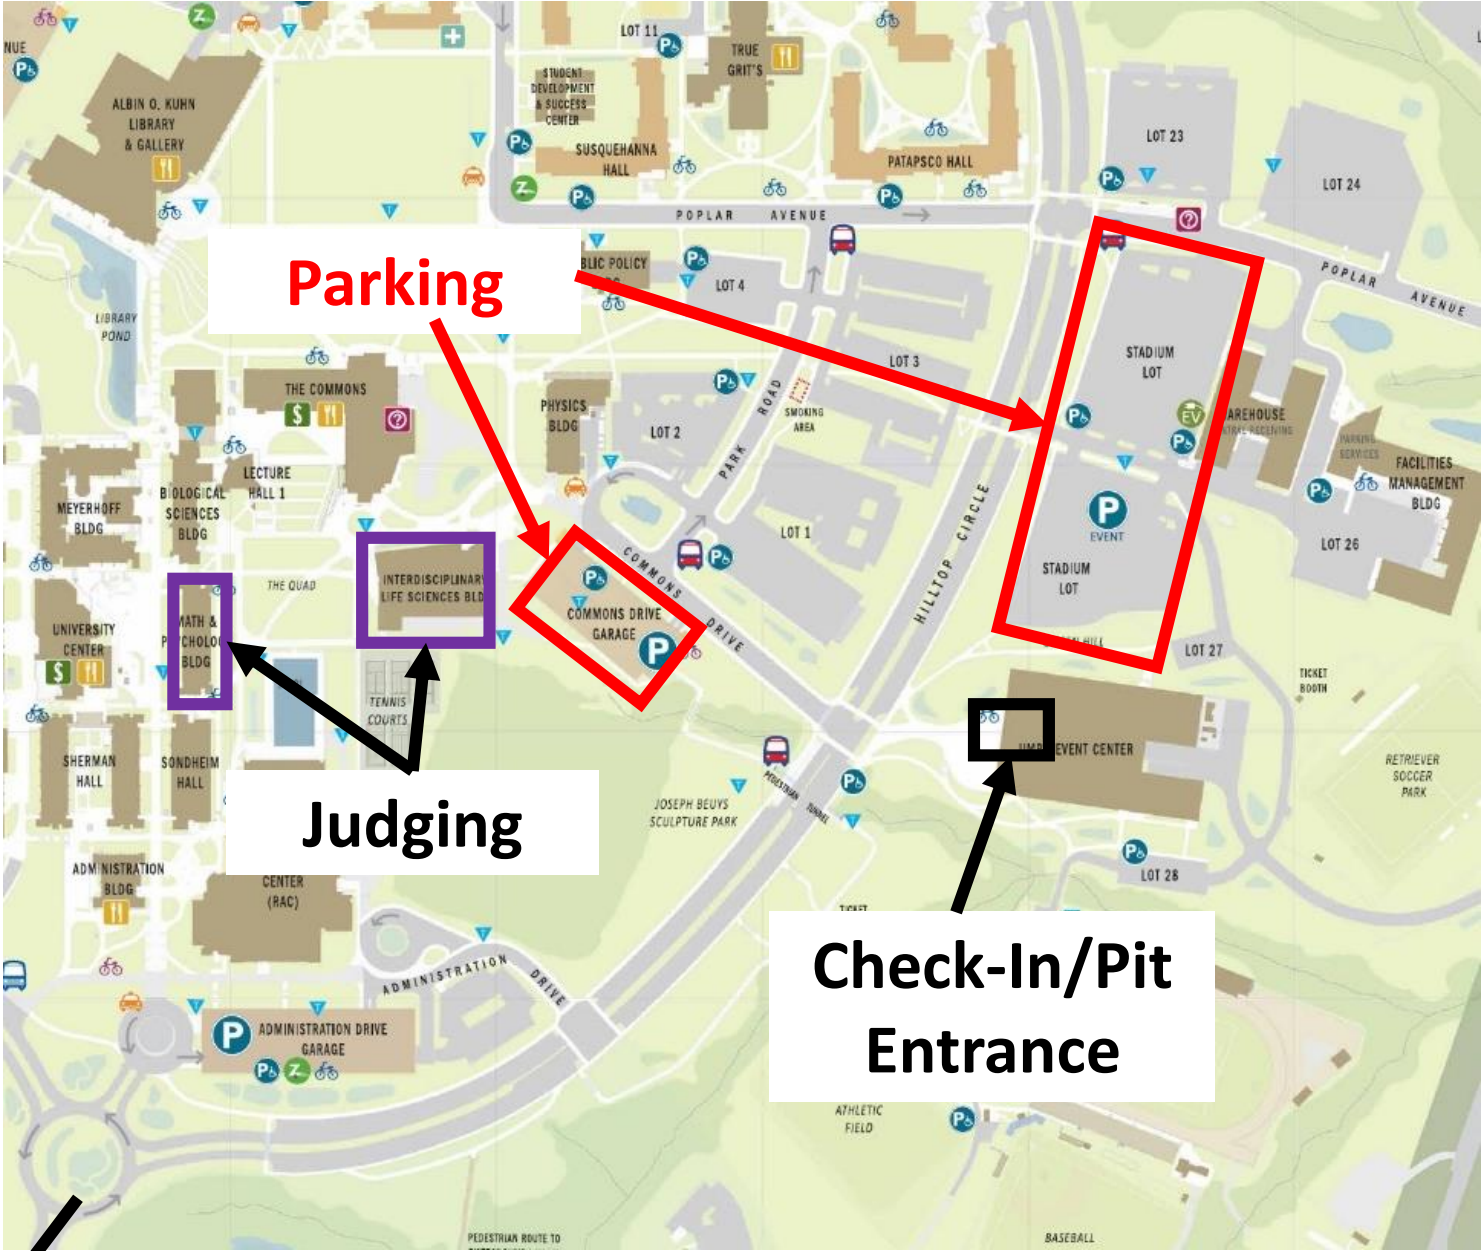

Team Map

Parking: Stadium Lot or Commons Garage
Check – In: UMBC Event Center Main Entrance

To 195/95